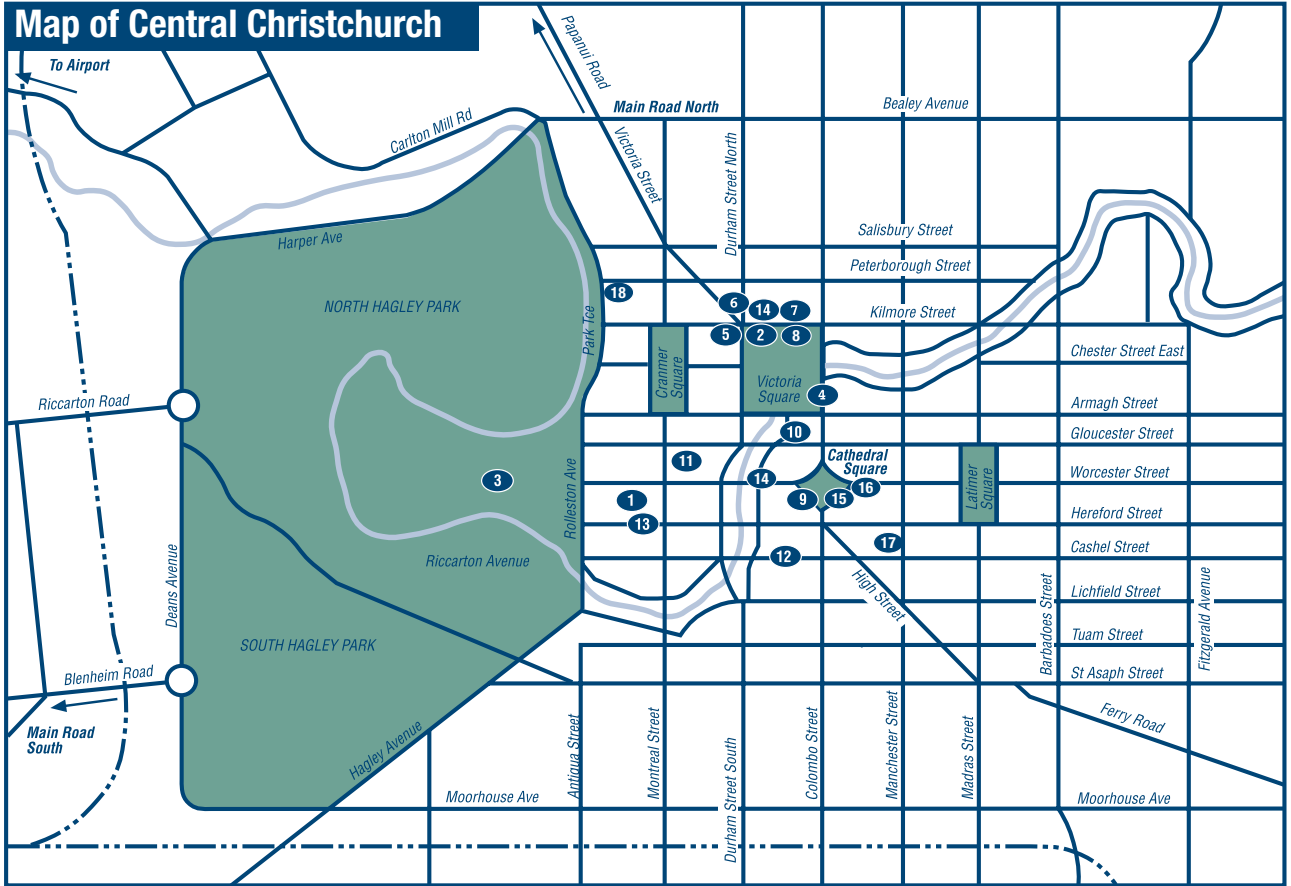

Map of Central Christchurch

- 1 Arts Centre
- 2 Crowne Plaza Hotel
- 3 Botanic Gardens
- 4 Copthorne Central Hotel
- 5 Copthorne Durham Hotel
- 6 Casino
- 7 Christchurch Convention Centre
- 8 Christchurch Town Hall
- 9 Visitor Information Centre
- 10 Christchurch City Library
- 11 Christchurch Art Gallery
- 12 Cashel Mall
- 13 Court Theatre
- 14 Rydges Hotel
- 15 Millennium Hotel
- 16 Heritage Hotel
- 17 Grand Chancellor
- 18 George Hotel